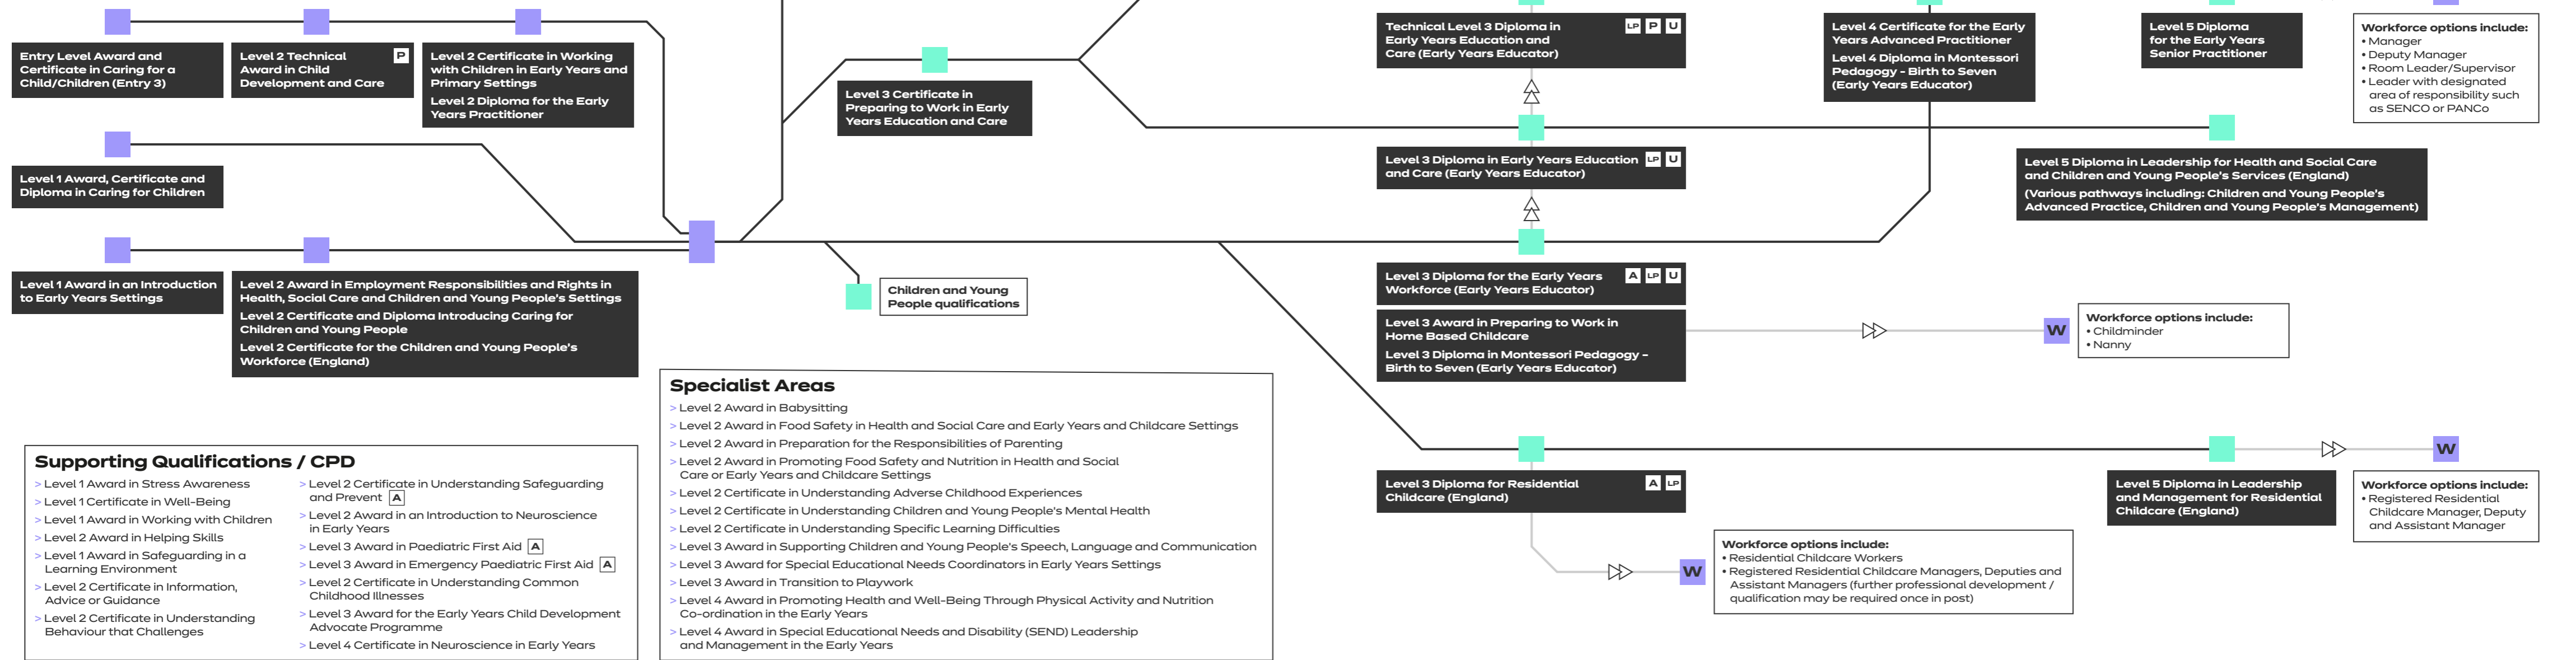

NCFE EARLY YEARS

This progression map details many of the qualifications available within this sector but is just a taster of what we have to offer. Please visit our website www.QualHub.co.uk to view our full portfolio.

Progression map 2021-22

A Apprenticeship **LP** Licence to Practice **P** Performance Points **U** UCAS Points **H** Higher Education **W** Workforce Options

For details on the many qualifications that will support learners' general progression, please visit www.QualHub.co.uk. All qualifications in this map are eligible for funding. Please check the ESFA Hub and relevant Funding Rules or Guidance for confirmation on which funding streams they're eligible under plus the learner eligibility criteria.