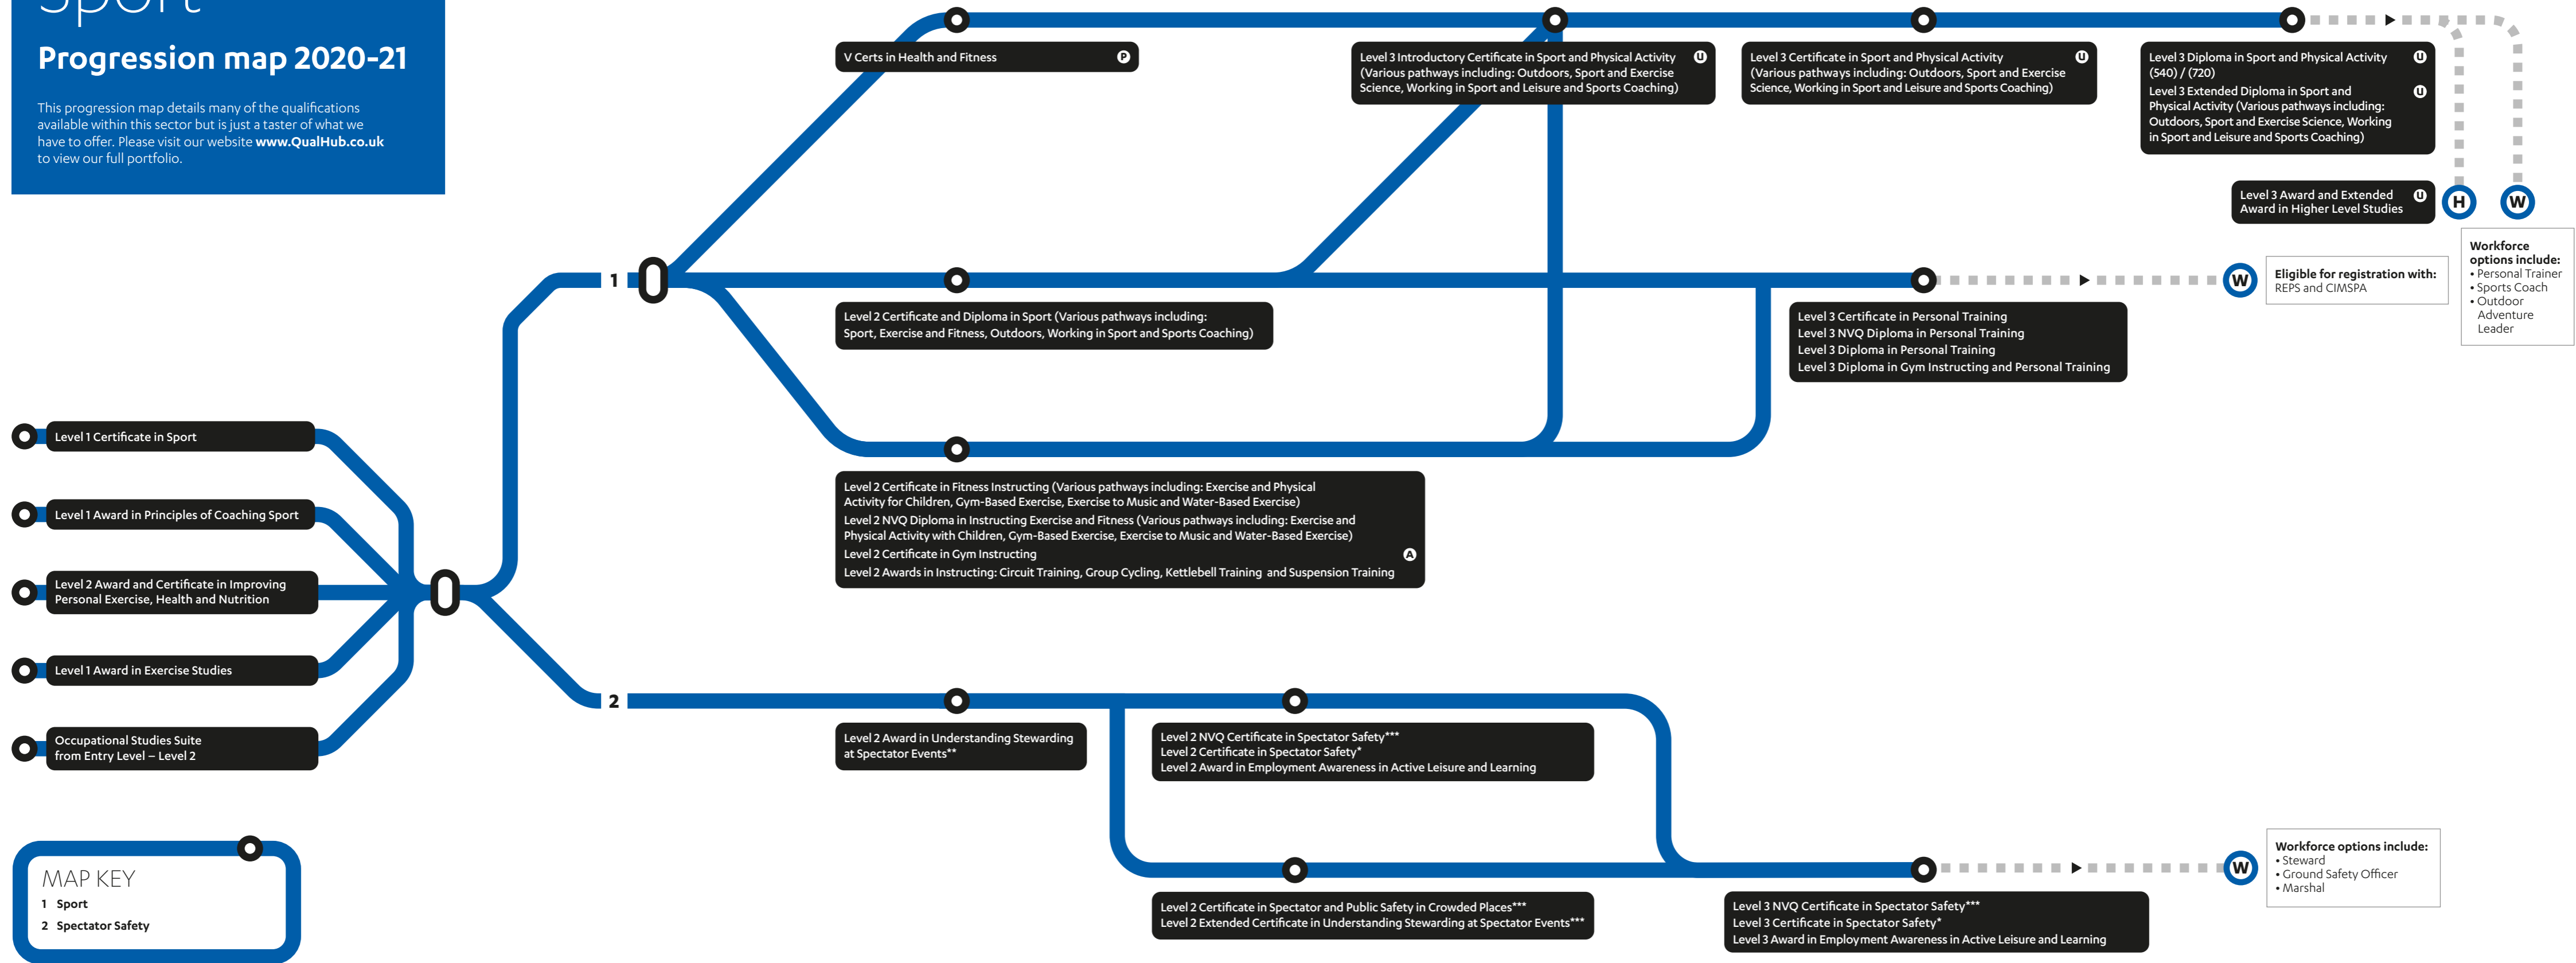

Sport

Progression map 2020-21

This progression map details many of the qualifications available within this sector but is just a taster of what we have to offer. Please visit our website www.QualHub.co.uk to view our full portfolio.

For details on the many qualifications that will support learners' general progression, please see our Supporting Qualifications document which provides information on all of the qualifications found below. All qualifications in this map are eligible for funding. Please check the **ESFA Hub** and relevant Funding Rules or Guidance for confirmation on which funding streams they're eligible under plus the learner eligibility criteria. *Qualification in development to go live 01/02/2021. **Current qualification to be withdrawn 31/01/2021. Re-developed qualification to go live 01/02/2021. *** Qualification to be withdrawn 31/01/2021.