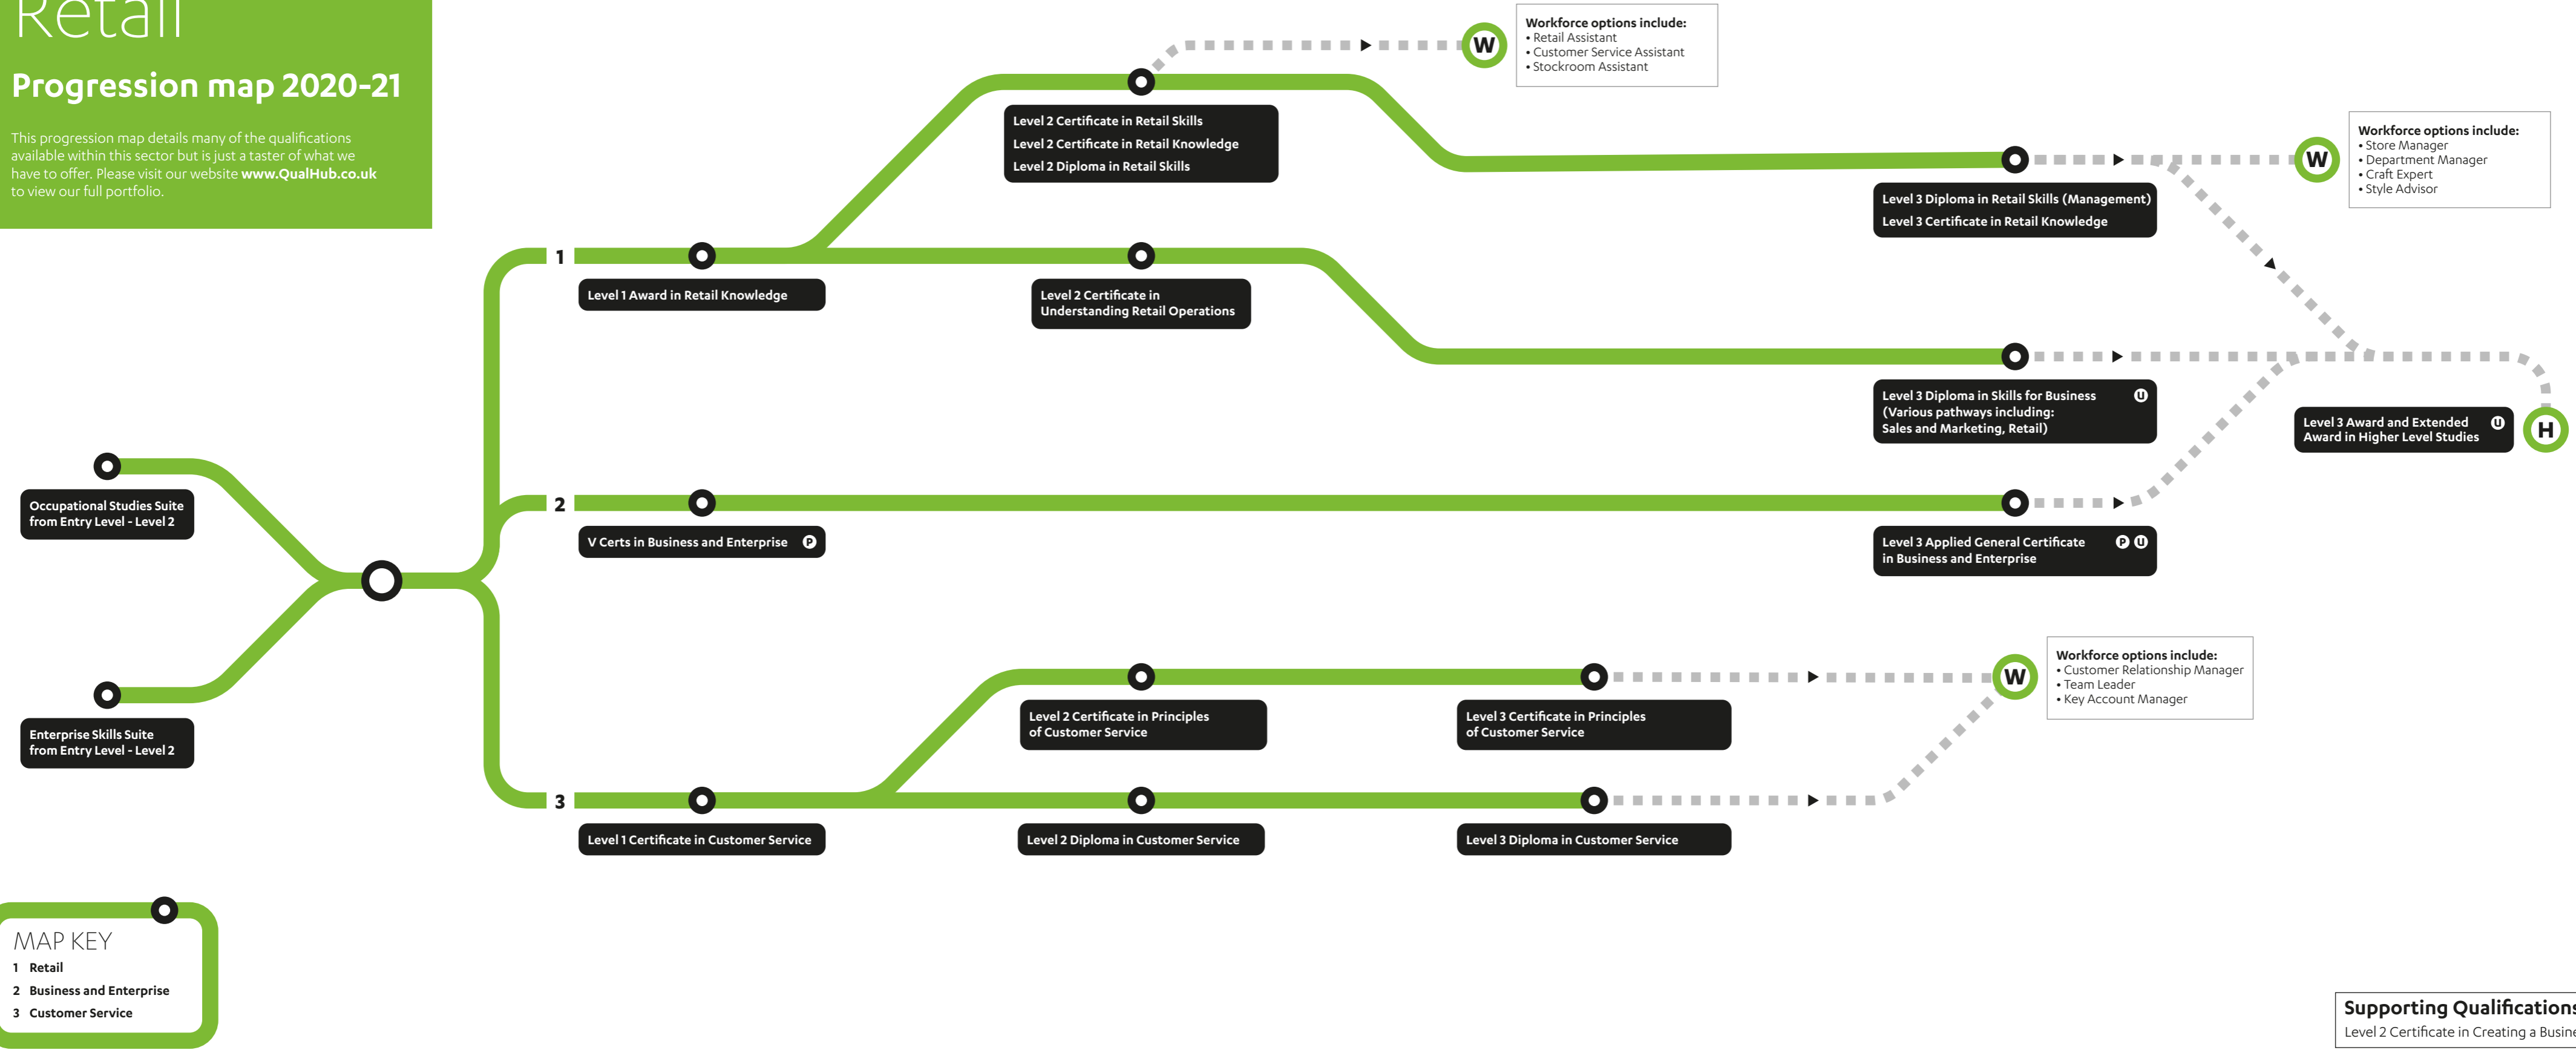

Retail

Progression map 2020-21

This progression map details many of the qualifications available within this sector but is just a taster of what we have to offer. Please visit our website www.QualHub.co.uk to view our full portfolio.

P Performance Points **U** UCAS Points **H** Higher Education **W** Workforce Options

For details on the many qualifications that will support learners' general progression, please see our Supporting Qualifications document which provides information on all of the qualifications found below. All qualifications in this map are eligible for funding. Please check the **ESFA Hub** and relevant Funding Rules or Guidance for confirmation on which funding streams they're eligible under plus the learner eligibility criteria.