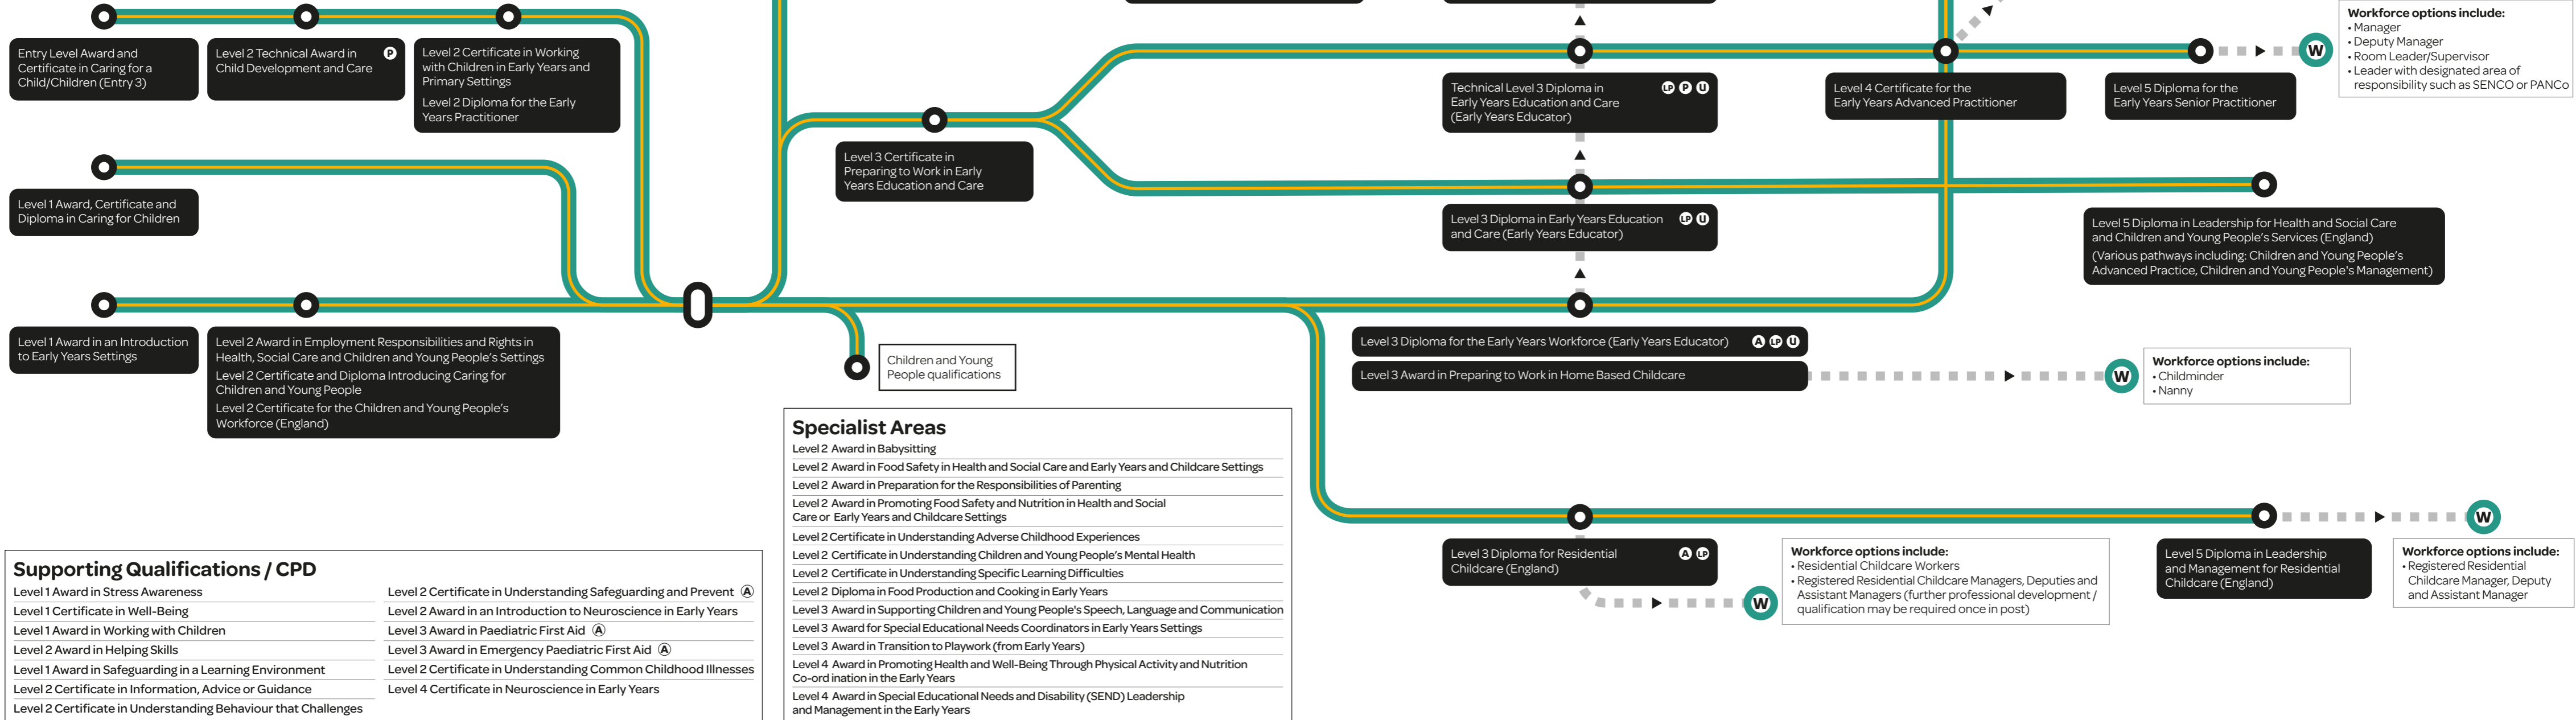

Early Years

Progression map 2020-21

This progression map details many of the qualifications available within this sector but is just a taster of what we have to offer. Please visit our website www.QualHub.co.uk to view our full portfolio.

(A) Apprenticeship (LP) Licence to Practice (P) Performance Points (U) UCAS Points (H) Higher Education (W) Workforce Options

For details on the many qualifications that will support learners' general progression, please see our Supporting Qualifications document which provides information on all of the qualifications found below. All qualifications in this map are eligible for funding. Please check the [ESFA Hub](http://www.ESFA.gov.uk) and relevant Funding Rules or Guidance for confirmation on which funding streams they are eligible under plus the learner eligibility criteria.