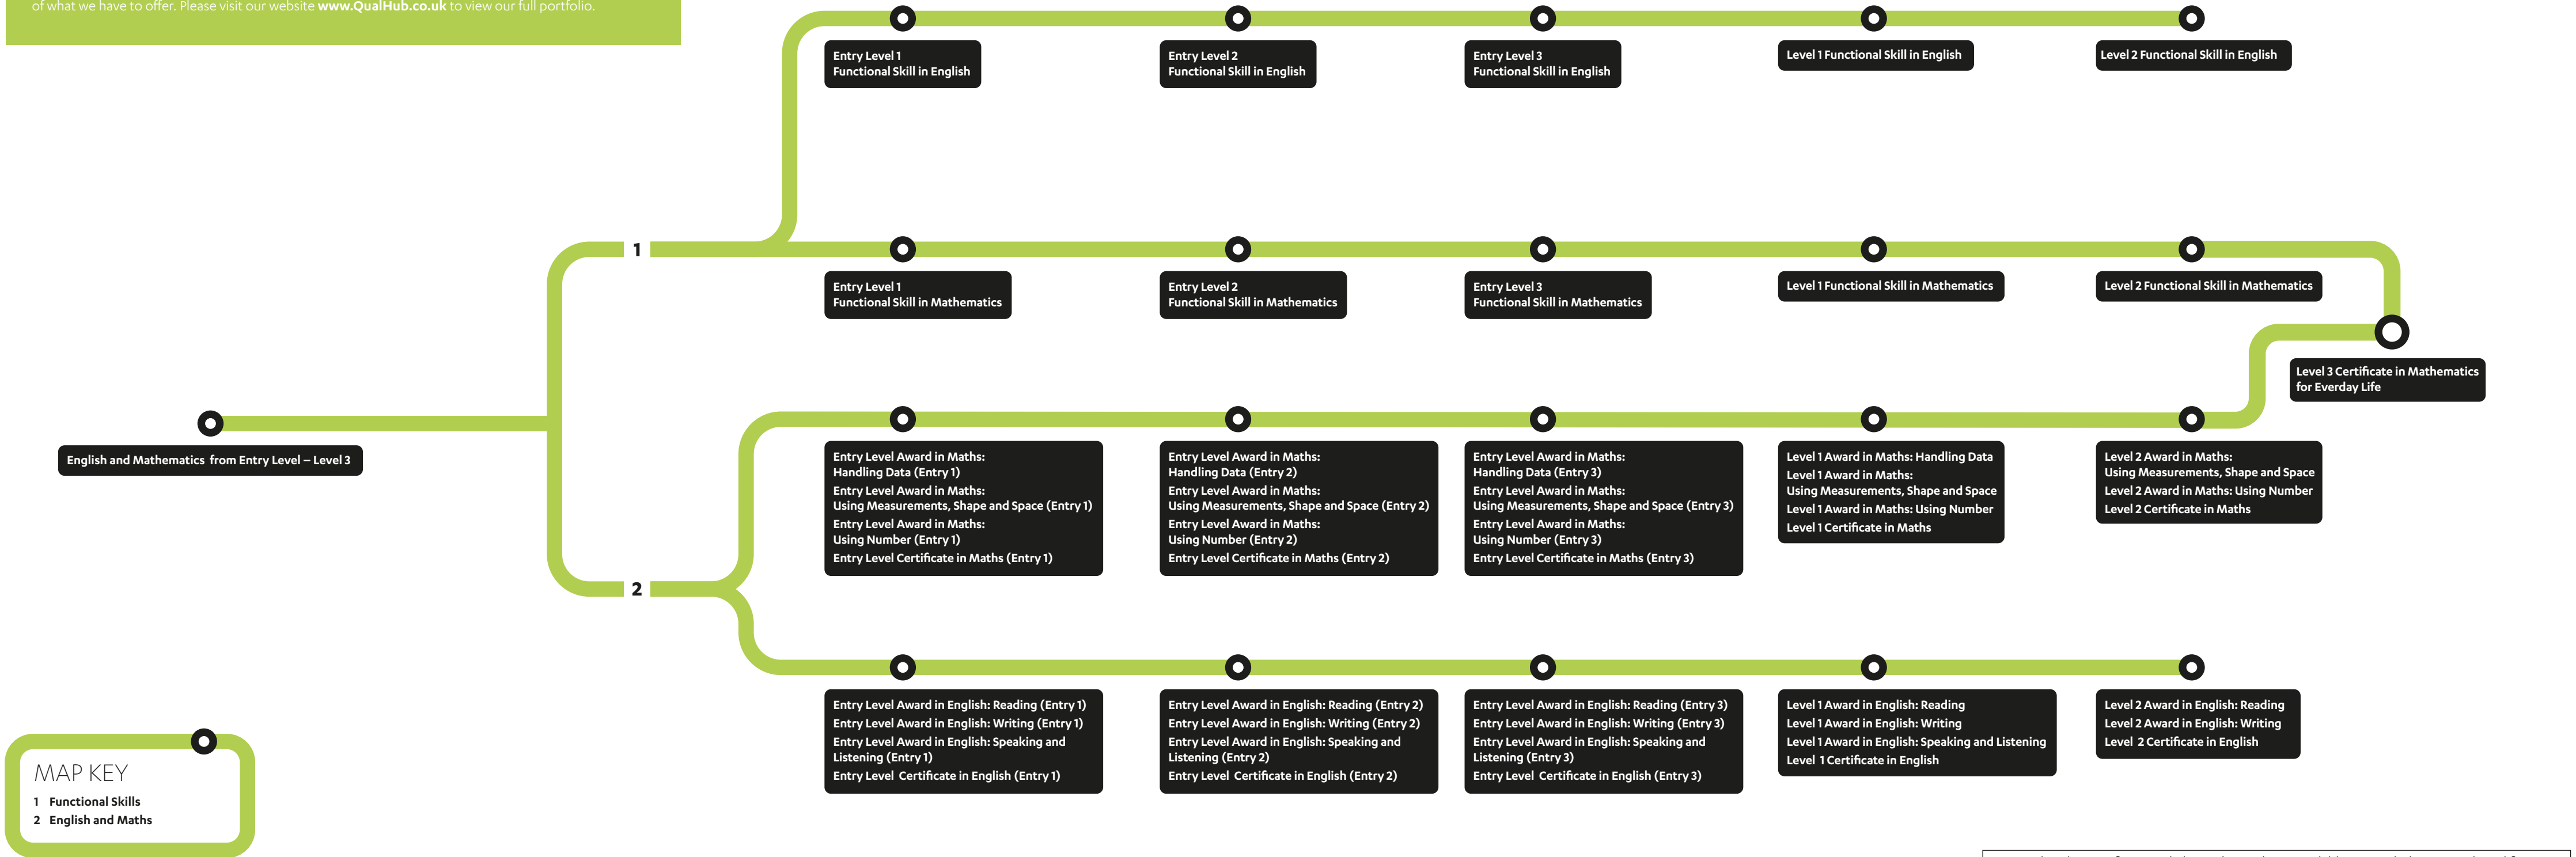

English and Maths

Progression map 2020-21

This progression map details many of the qualifications available within this sector but is just a taster of what we have to offer. Please visit our website www.QualHub.co.uk to view our full portfolio.

For details on the many qualifications that will support learners' general progression, please see our Supporting Qualifications document which provides information on all of the qualifications found below. All qualifications in this map are eligible for funding. Please check the **ESFA Hub** and relevant Funding Rules or Guidance for confirmation on which funding streams they're eligible under plus the learner eligibility criteria.